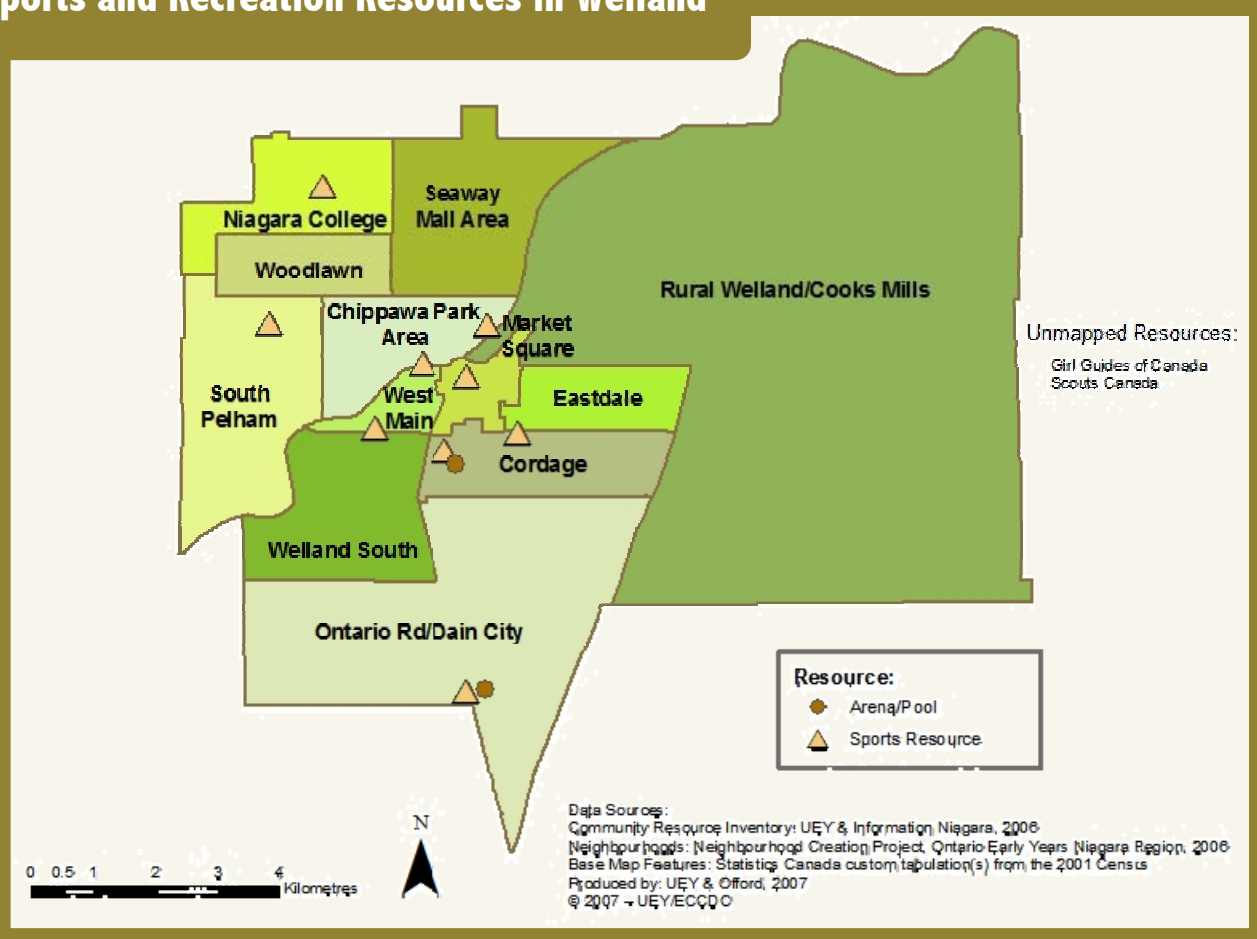

Sports and Recreation Resources in Welland

Aereo Gymnastics

300 Lincoln St, Unit 2000

Dain City Recreation & Activity Centre

8 Kingsway St

Niagara Catholic District School Board

427 Rice Rd

Notre Dame Cheerleaders

64 Smith St

Sparklz Baton Twirling Club

51 Elmwood Ave

Welland Figure Skating Club

501 King St

City of Welland Parks & Recreation Department

60 East Main St

YMCA of Niagara

310 Woodlawn Rd

Badminton Club

511 Lloyd Ave

Welland Jack Ballantyne Memorial Arena

501 King St

Dain City Recreation & Activity Centre

8 Kingsway St

Note: The following is a list of Pools and Parks in Welland that were not mapped due to lack of postal code designation:

Maple Park & Pool

South Pelham Rd (south of Thorold Rd)

St. George Park & Pool

St. George St (off Broadway)

Memorial Park & Pool

Memorial Park Dr & Ontario Rd

Chippawa Park

First Ave & Fitch St

Merritt Park

King St

Merritt Island & Canal Lands

City Centre