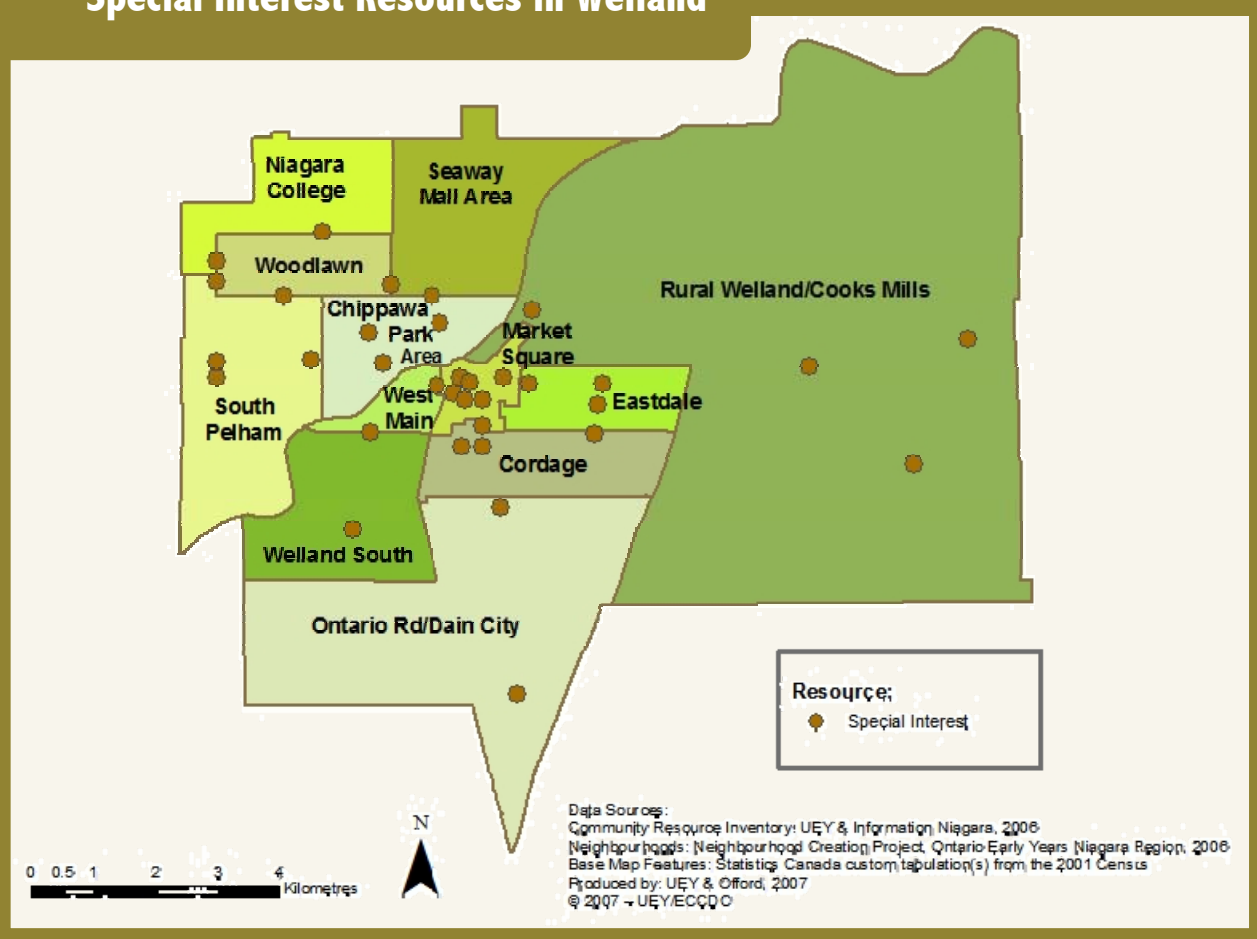

Special Interest Resources in Welland

All People's Church, 109 Chaffey St
Rosedale Baptist Church, 11 Rosedale Pl
St John's Greek Catholic Church Hall, 111 Second St
Central United Church, 12 Young St
North Haven Church of God, 120 Thorold Rd
Hungarian Presbyterian Church, 142 Second St
First Baptist Church, 165 Sydney Pl
Cooks Mills United Church, 18 Guest Rd
St. Andrew's The Apostle, 22 Golden Blvd E
Christ Community Church, 224 Division St
Wesley United Church, 244 First Ave N
St. Andrew's Presbyterian, 29 Bald St
St. Augustine's, 295 St. Augustine Ave
The Salvation Army Family Services, 30 East Main St
St. Kevin's, 303 Niagara St
Rice Road Community Church, 305 Rice Rd
Knox Presbyterian Church, 335 Fitch St

Our Lady of Hungary, 337 Hellems Ave
St. Anthony Croatian Catholic Church, 360 River Rd
St. David's Anglican Church, 369 Thorold Rd W
Wellspring Community Church, 370 South Pelham Rd
Faith Tabernacle (PAOC), 380 South Pelham Rd
Welland Gospel Hall, 405 Lyons Creek Rd
Welland Brethren in Christ Church, 50 Lincoln St
St. Matthew's Lutheran Church, 57 Griffith St
Grace Christian Reformed Church, 660 South Pelham Rd
Eglise Sacre-Coeur, 72 Empire St
Welland Church of Christ, 72 Summit Ave
Calvary Gospel Church, 735 South Pelham Rd
Holy Trinity Anglican Church, 77 Division St
Holy Ghost Church, 77 Golden Blvd
All Saints Church, 80 Forks Rd E
Jehovah's Witnesses Kingdom Hall, 868 Lyon's Creek Rd
St. Mary's, 90 Griffith St